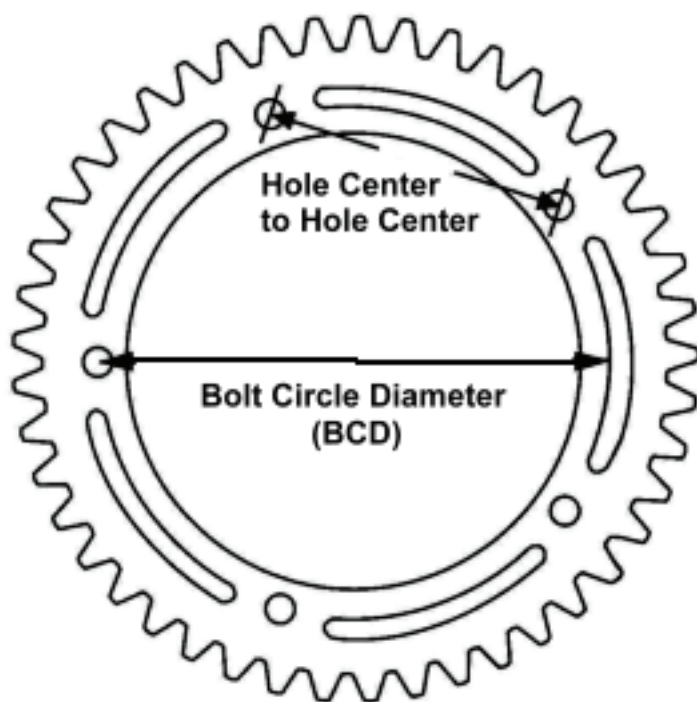

ΠΙΝΑΚΑΣ ΣΥΜΒΑΤΟΤΗΤΑΣ

		ROAD						MTB				
		COMPACT 110 BCD			130 BCD			XC3 104/64 BCD		XC2 104/64	XC2 (Various BCD)	
CRANK	ROTOR SHIMANO SRAM  FSA  THM TIME STRONGLIGHT OTHERS	Campagnolo	ROTOR SRAM FSA OTHERS	ROTOR SHIMANO SRAM  FSA  THM TIME STRONGLIGHT OTHERS	Campagnolo	ROTOR SRAM FSA SHIMANO OTHERS	SHIMANO XTR	ROTOR SRAM FSA SHIMANO OTHERS	ROTOR SRAM FSA SHIMANO OTHERS	ROTOR	SRAM	
	O-RINGS	COMPACT OCP3	COMPACT 110/113 BCD CAMPY	COMPACT 110 BCD	130 BCD OCP3	135 BCD	130 BCD	SPECIFIC INNER RING	XC3 104/64 BCD	XC2 for 104/64 BCD	XC2 110/74 BCD	SRAM XC2 120/80 BCD

Τρόπος μέτρησης BCD

5 Bolt Chainrings

Bolt Circle Diameter **Hole to Hole Cntr to Cntr**

56mm	32.9mm
58mm	34.3mm
94mm	55.4mm
74mm	43.5mm
110mm	64.7mm
130mm	76.4mm
135mm	79.5mm
144mm	84.6mm

4 Bolt Chainrings

58mm	41.0mm
64mm	45.3mm
68mm	48.1mm
104mm	73.6mm
112mm	79.2mm